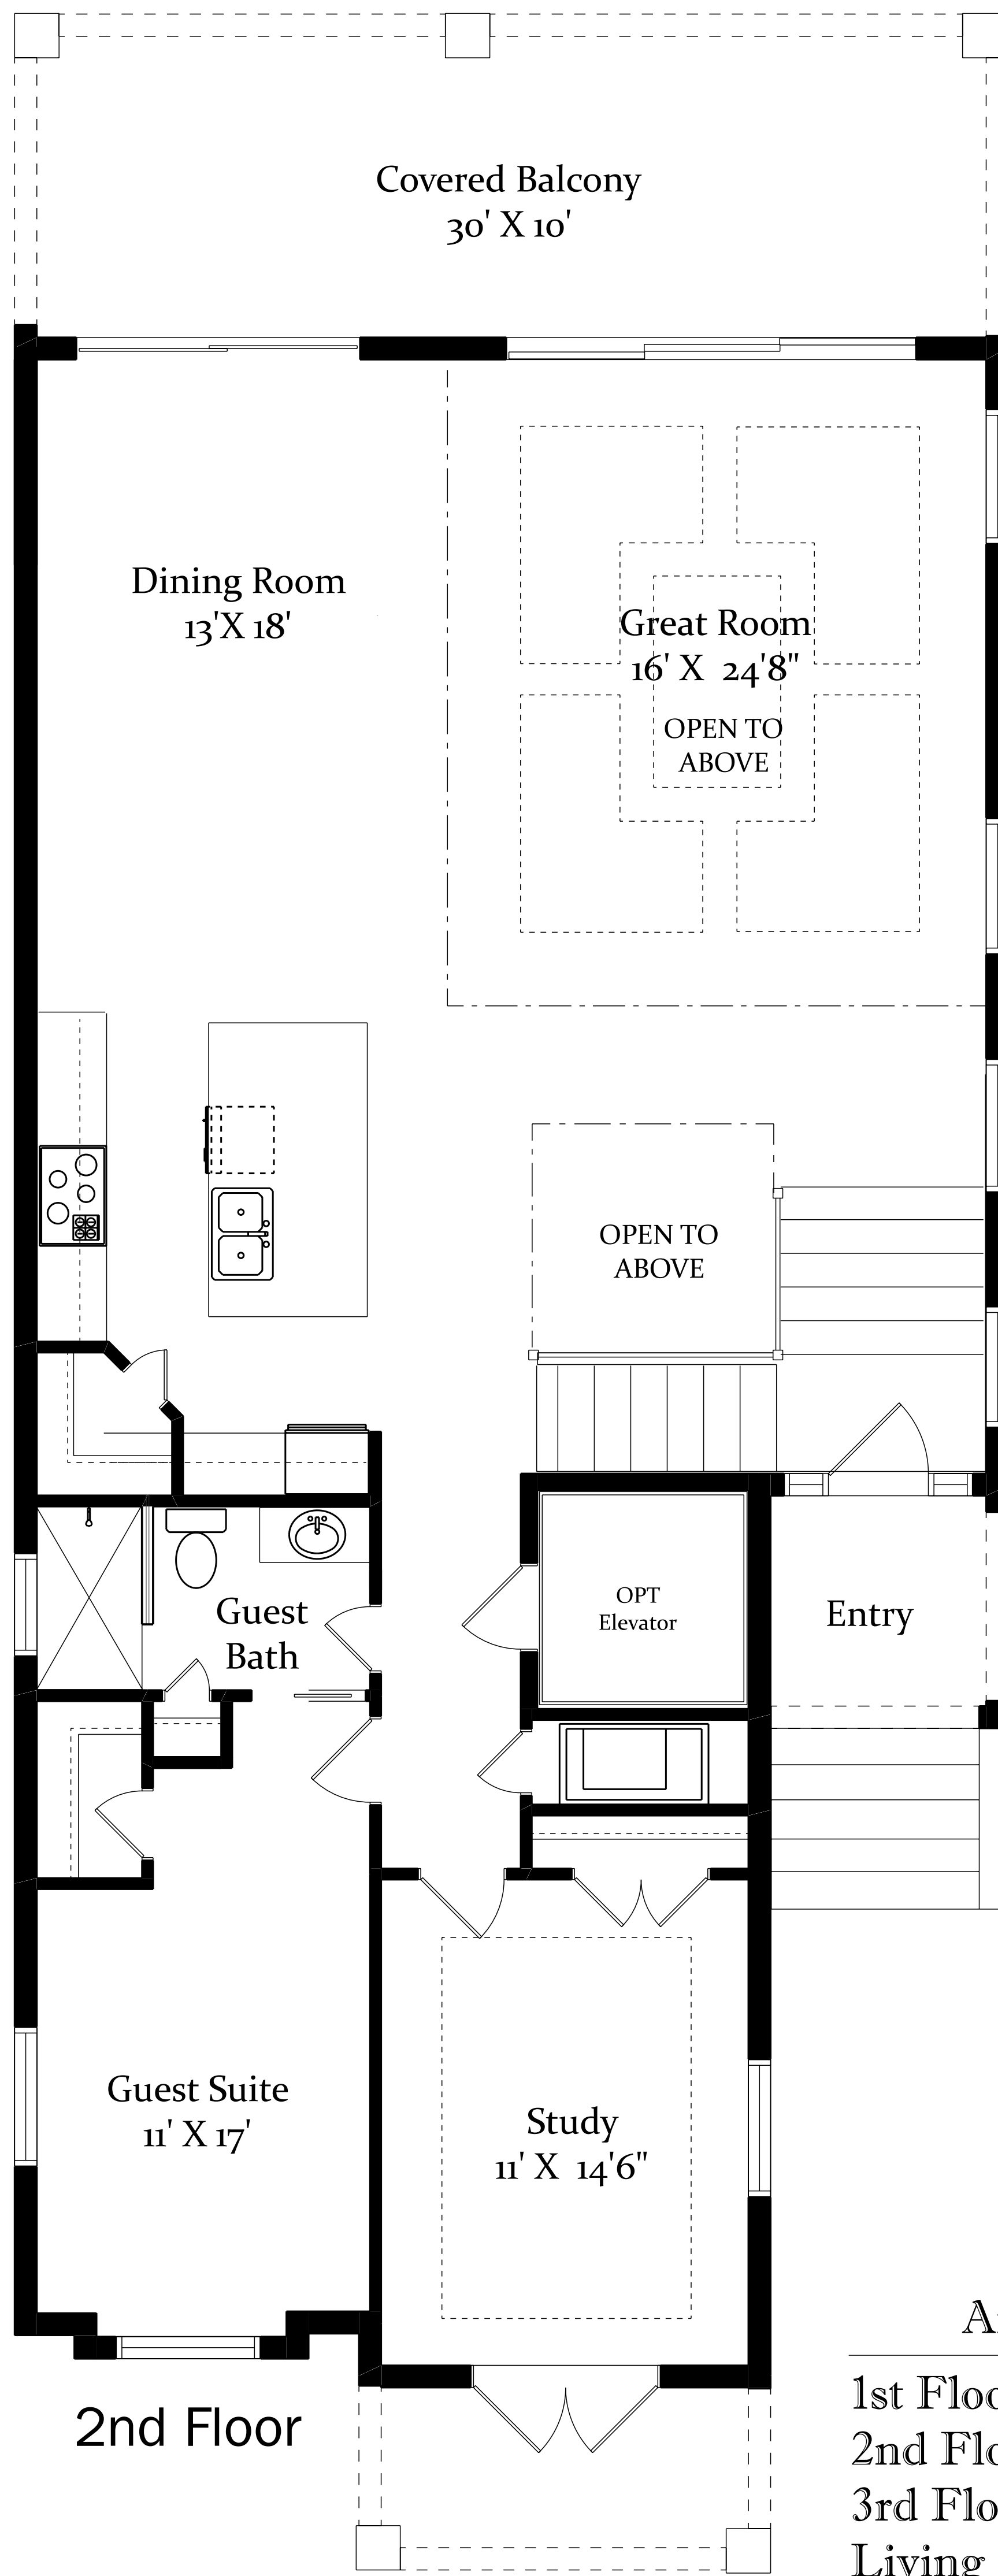

"The Venetian"

386.313.6221 www.GoldCoastCustomHomes.com

THE VENETIAN

Area Tabulation

1st Floor Living1325
2nd Floor Living1640
3rd Floor Living1510
Living Sqft4475
Entry50
Garage680
Covered Lanai290
Covered Balcony435
Total Under Roof	5930