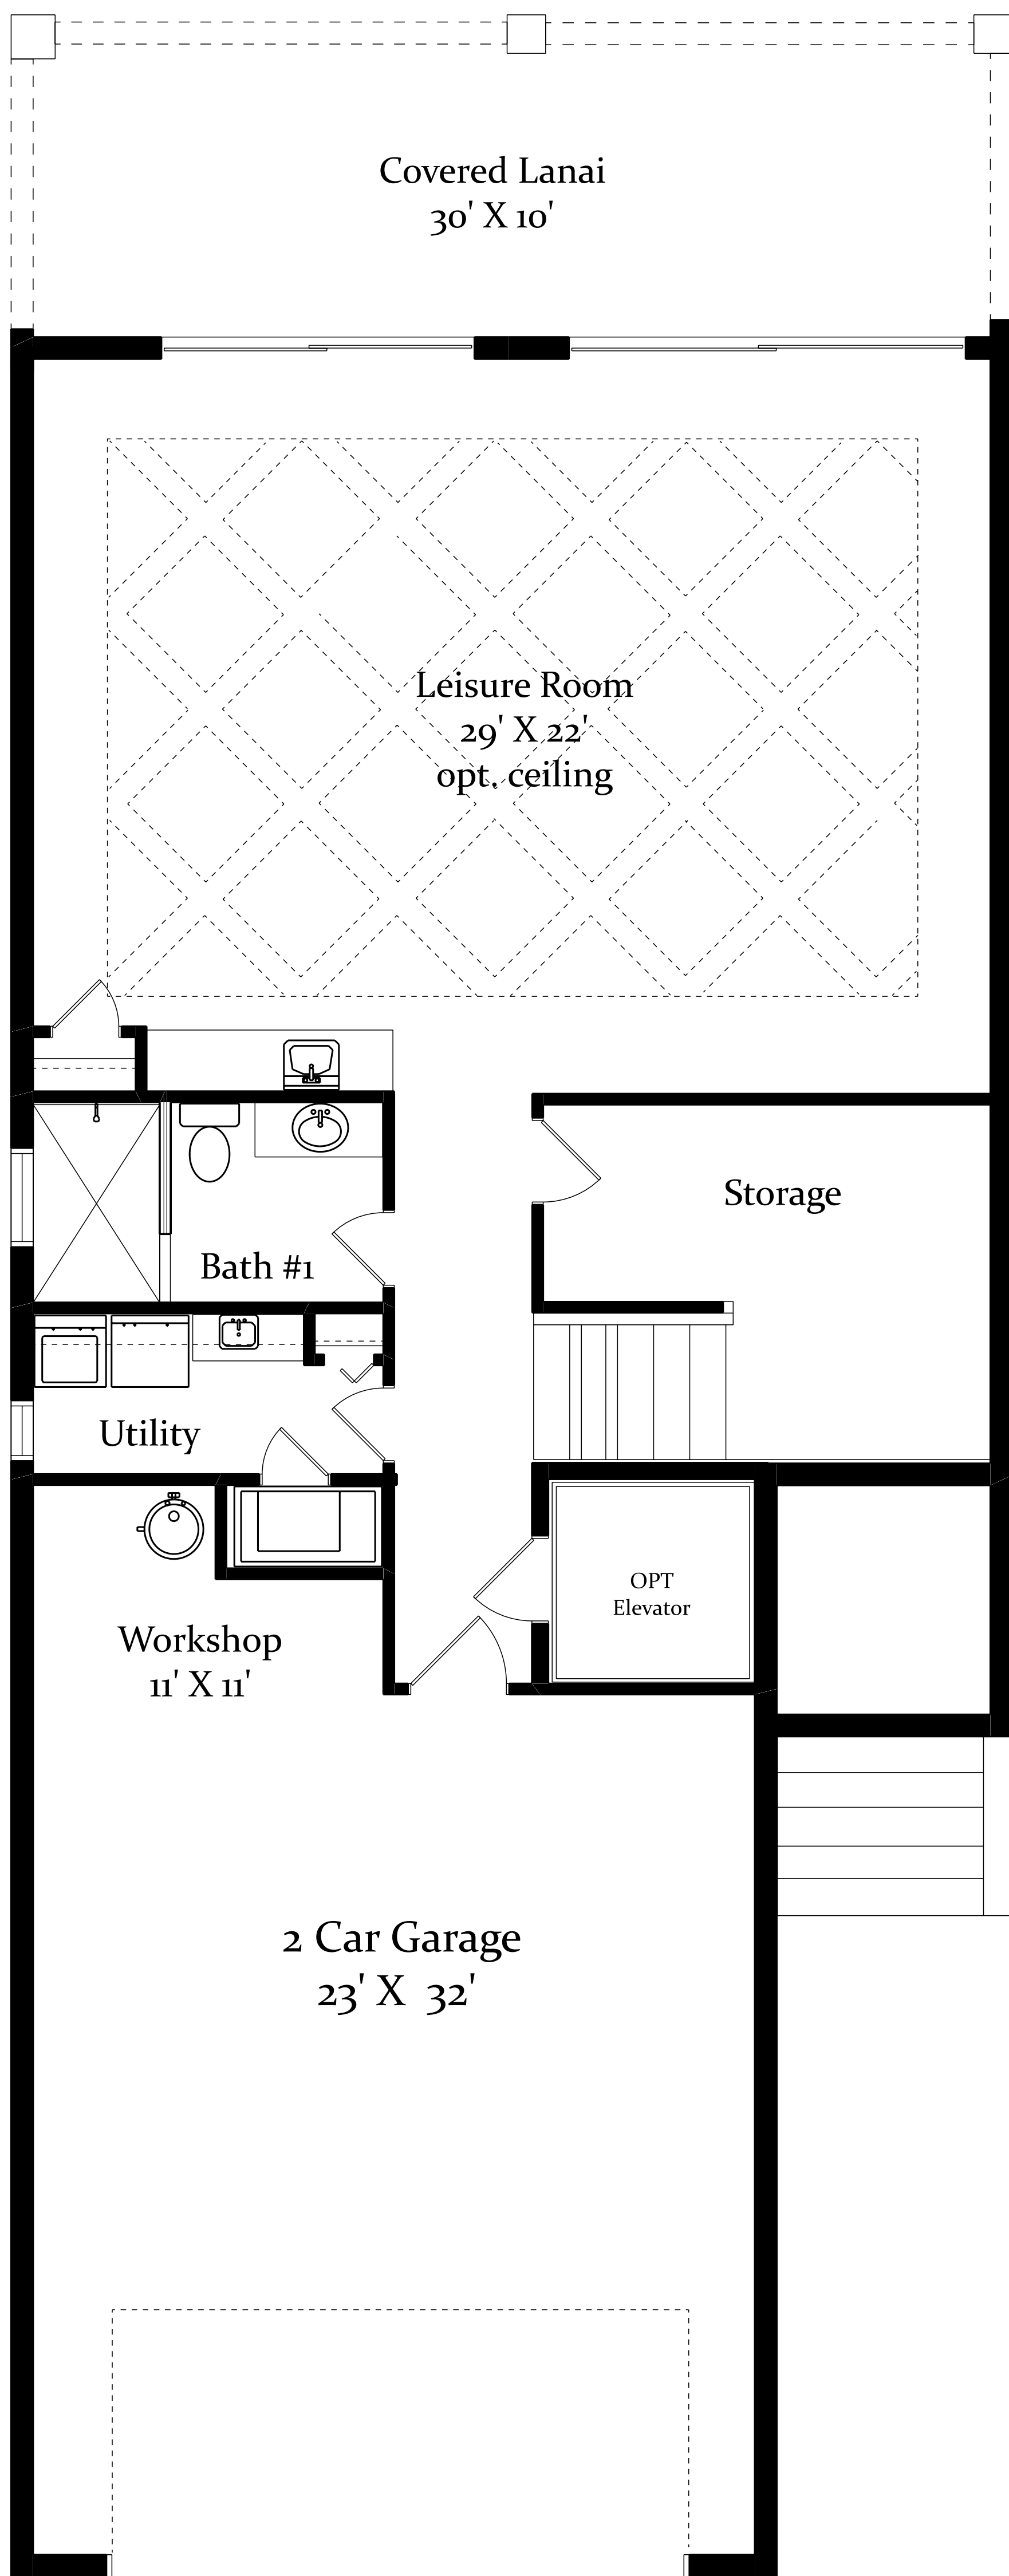

"The Venetian"

386.313.6221 www.GoldCoastCustomHomes.com

THE VENETIAN

Area Tabulation

1st Floor Living1325
2nd Floor Living1640
3rd Floor Living1510
Living Sqft4475
Entry50
Garage680
Covered Lanai290
Covered Balcony435
Total Under Roof	5930