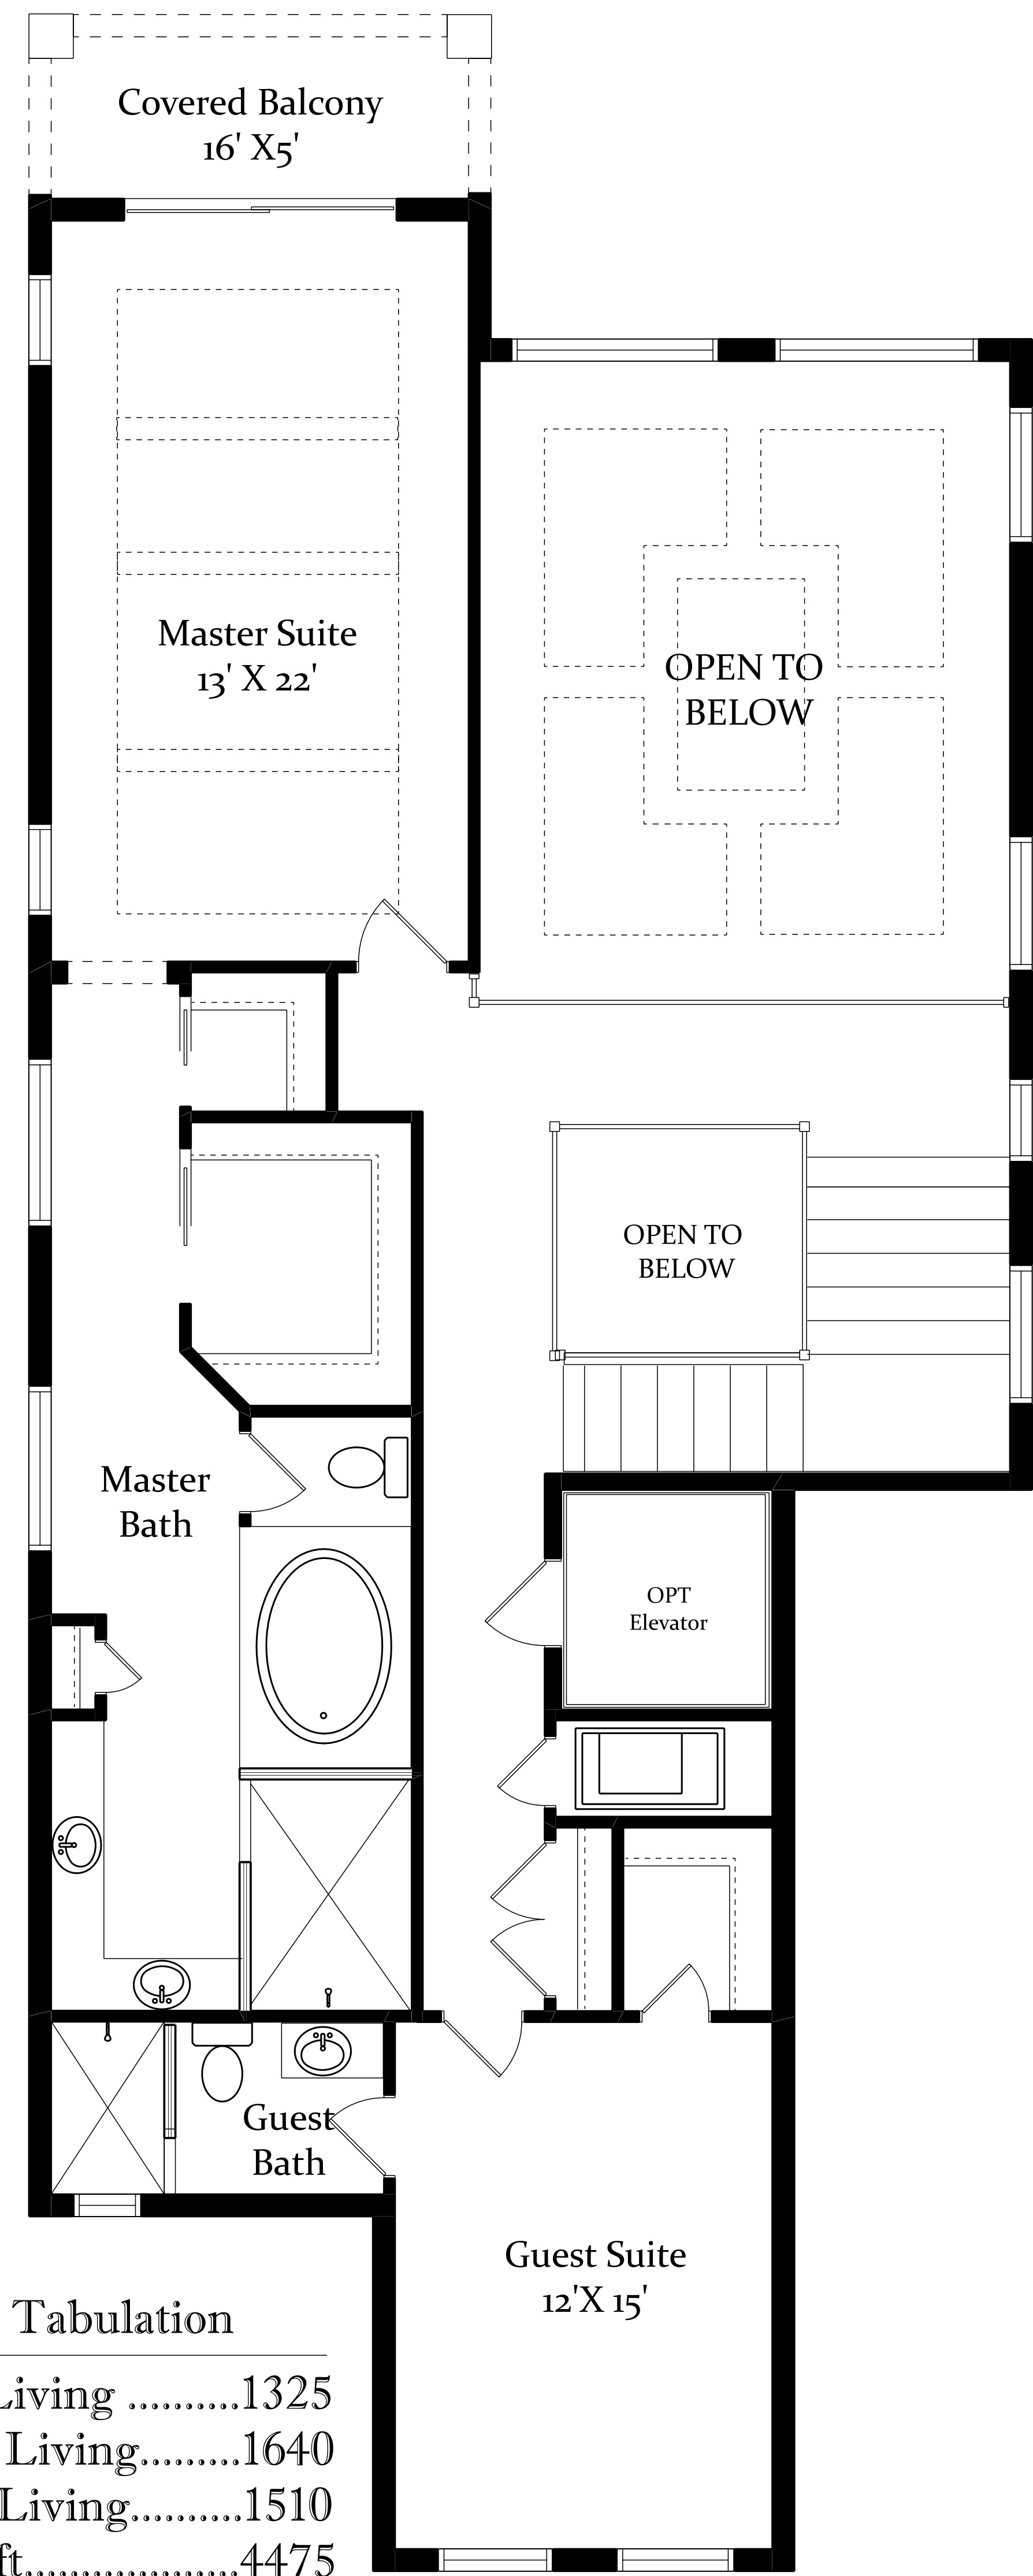

"The Venetian"

386.313.6221 www.GoldCoastCustomHomes.com

THE VENETIAN

Area Tabulation

1st Floor Living1325
2nd Floor Living1640
3rd Floor Living1510
Living Sqft4475
Entry50
Garage680
Covered Lanai290
Covered Balcony435
Total Under Roof	5930