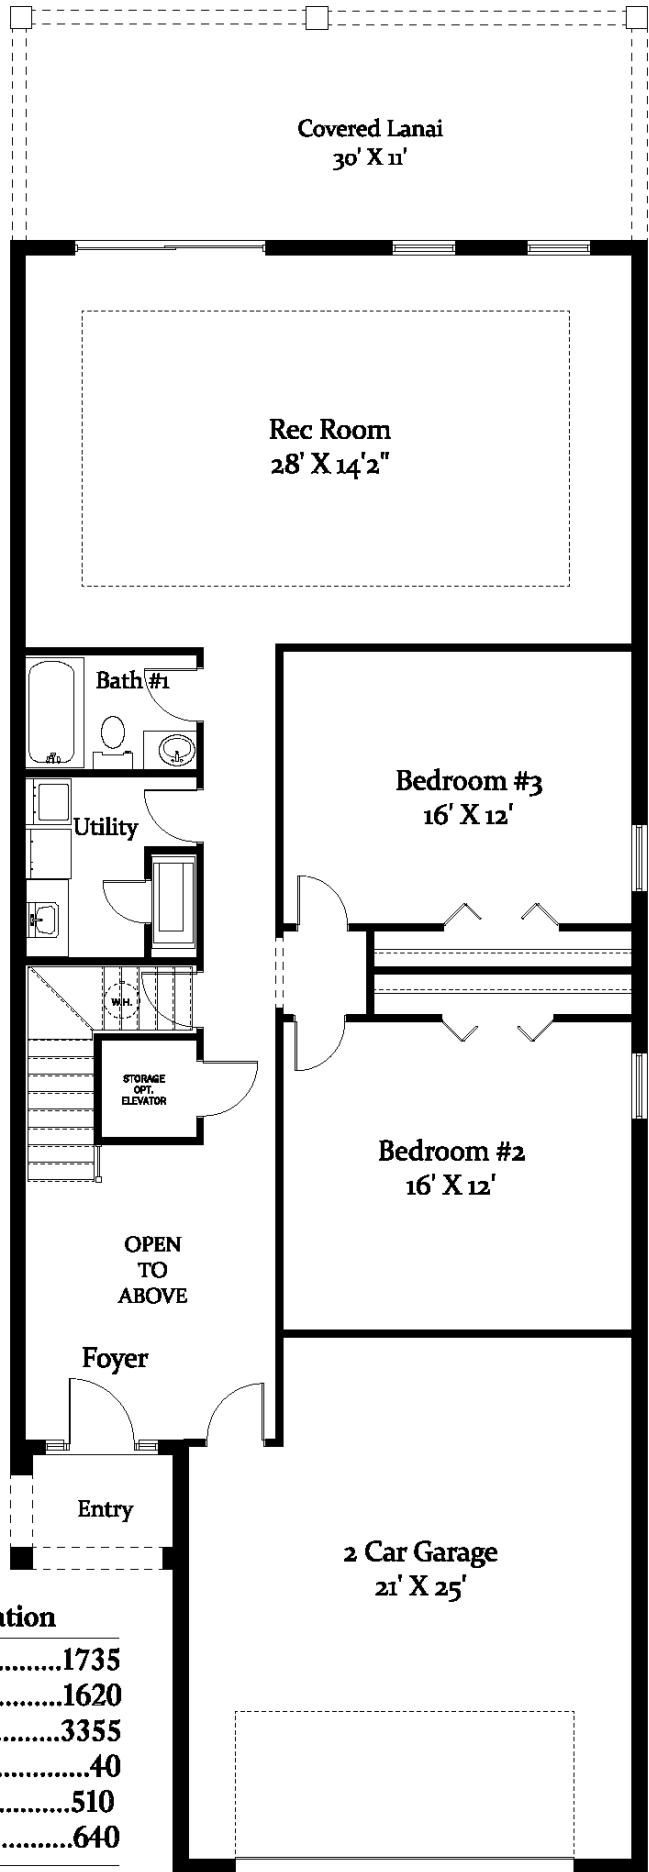

"Salerno II"

386.313.6221 www.GoldCoastCustomHomes.com

Area Tabulation

1st Floor	1735
2nd Floor.....	1620
Living Sqft.....	3355
Entry.....	40
Garage.....	510
Covered Lanai.....	640

Total Under Roof 4545

SALERNO II