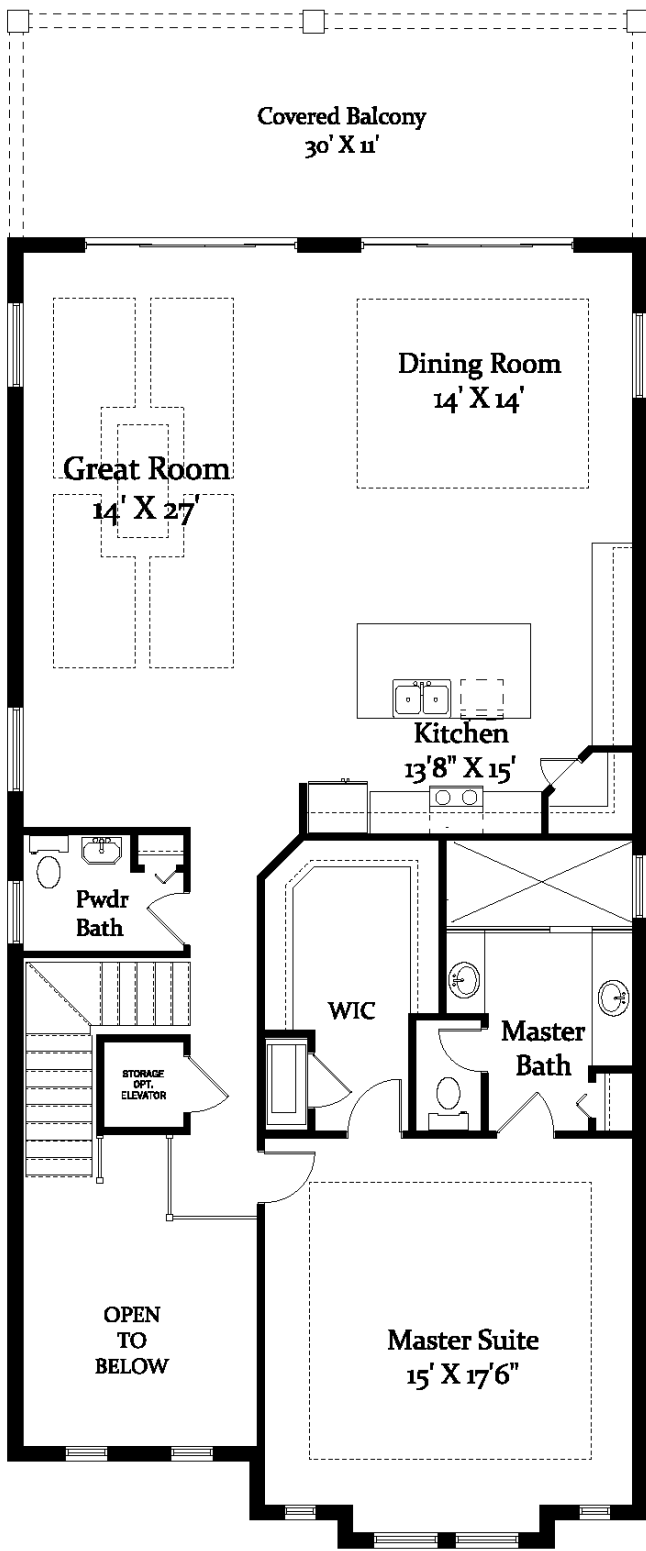

"Salerno II"

386.313.6221 www.GoldCoastCustomHomes.com

Area Tabulation

1st Floor	1735
2nd Floor.....	1620
Living Sqft.....	3355
Entry.....	40
Garage.....	510
Covered Lanai.....	640

Total Under Roof 4545

SALERNO II