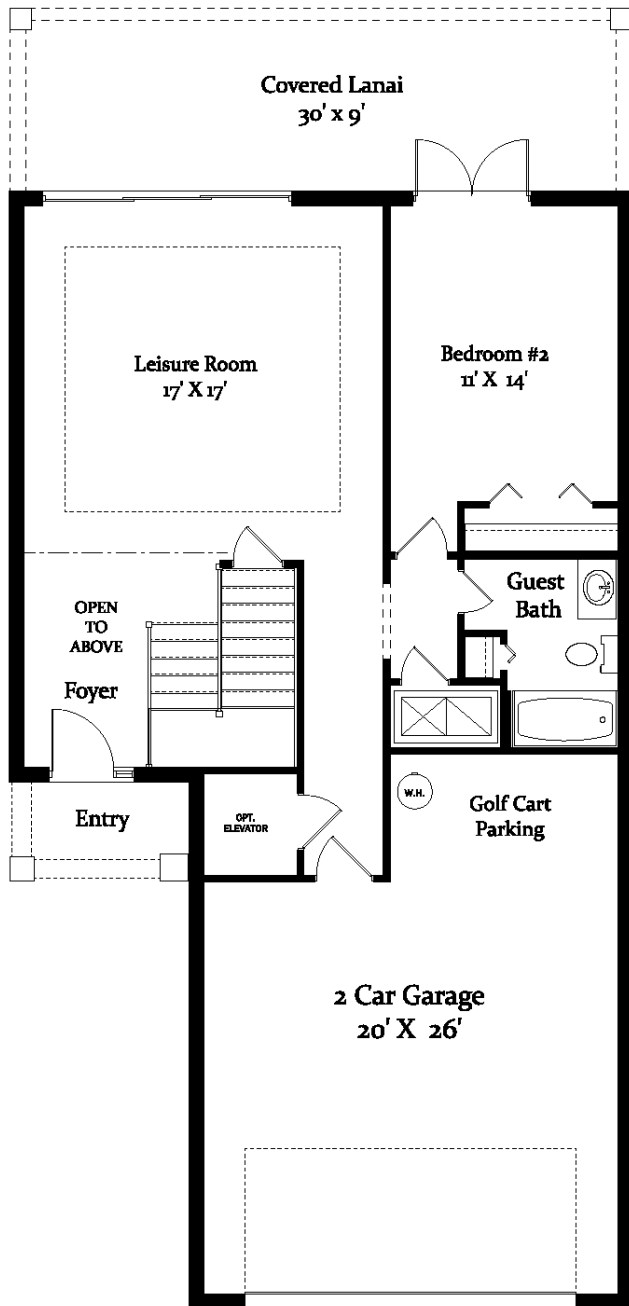

"The Panama"

386.313.6221 www.GoldCoastCustomHomes.com

PANAMA

Area Tabulation

1st Floor Living	890
2nd Floor Living.....	1470
3rd Floor Living.....	1065
Living Sqft.....	3425
Entry.....	35
Garage.....	515
Covered Lanai.....	300
Covered Balcony.....	250
Total Under Roof	4525