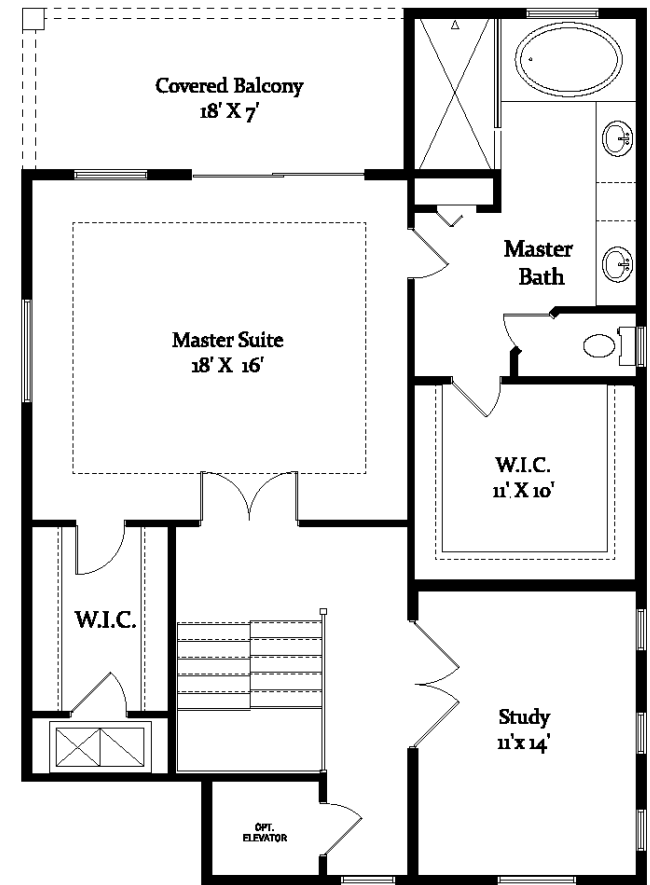

"The Panama"

386.313.6221 www.GoldCoastCustomHomes.com

PANAMA

Area Tabulation

1st Floor Living	890
2nd Floor Living.....	1470
3rd Floor Living.....	1065
Living Sqft.....	3425
Entry.....	35
Garage.....	515
Covered Lanai.....	300
Covered Balcony.....	250
Total Under Roof	4525