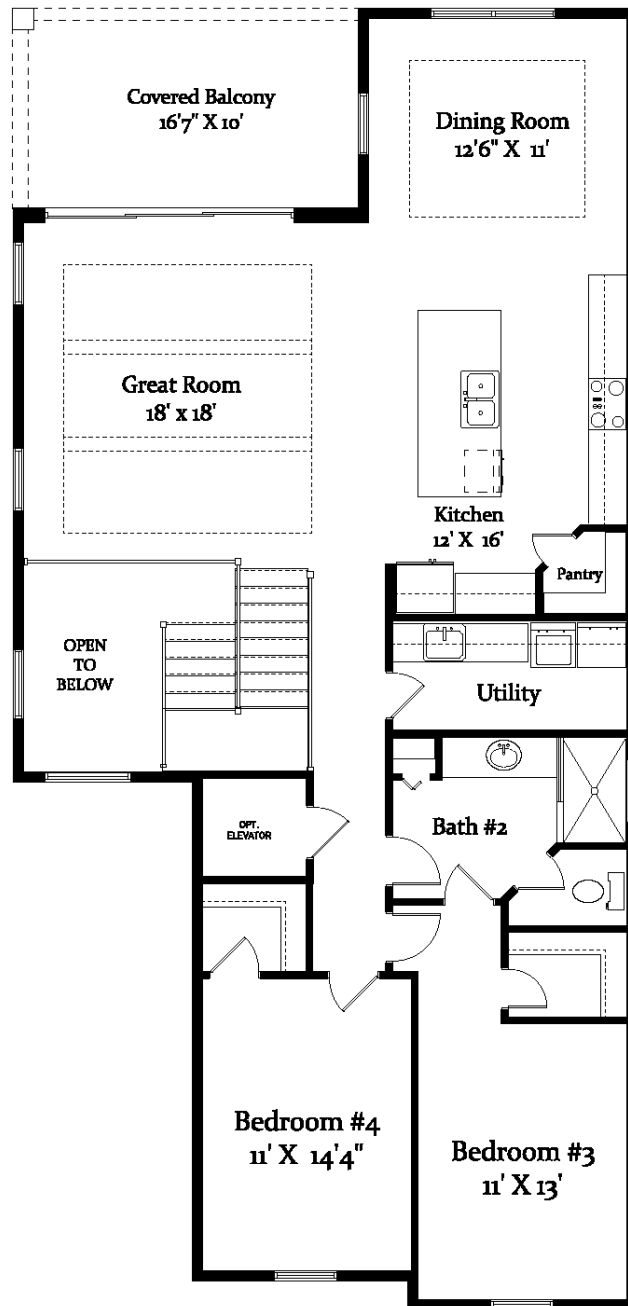

"The Panama"

386.313.6221 www.GoldCoastCustomHomes.com

PANAMA

Area Tabulation

1st Floor Living	890
2nd Floor Living.....	1470
3rd Floor Living.....	1065
Living Sqft.....	3425
Entry.....	35
Garage.....	515
Covered Lanai.....	300
Covered Balcony.....	250
Total Under Roof	4525