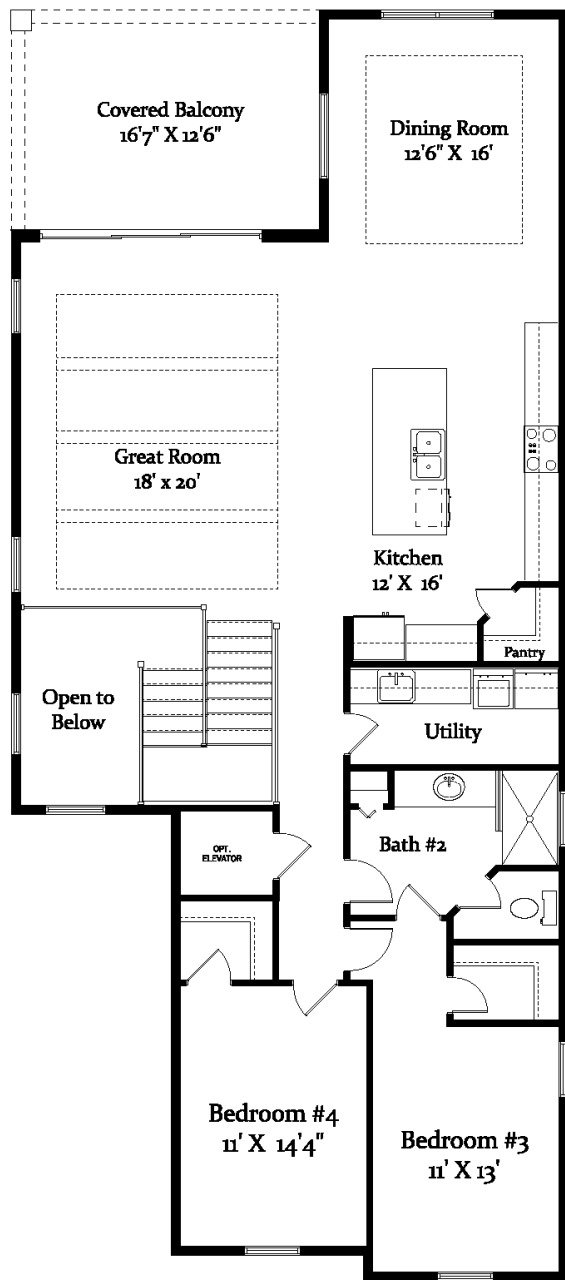

"The Panama II"

386.313.6221 www.GoldCoastCustomHomes.com

Area Tabulation

1st Floor Living	970
2nd Floor Living.....	1635
3rd Floor Living.....	1160
Living Sqft.....	3805
Entry.....	35
Garage.....	515
Covered Lanai.....	360
Covered Balcony.....	360
Total Under Roof	5075

PANAMA II