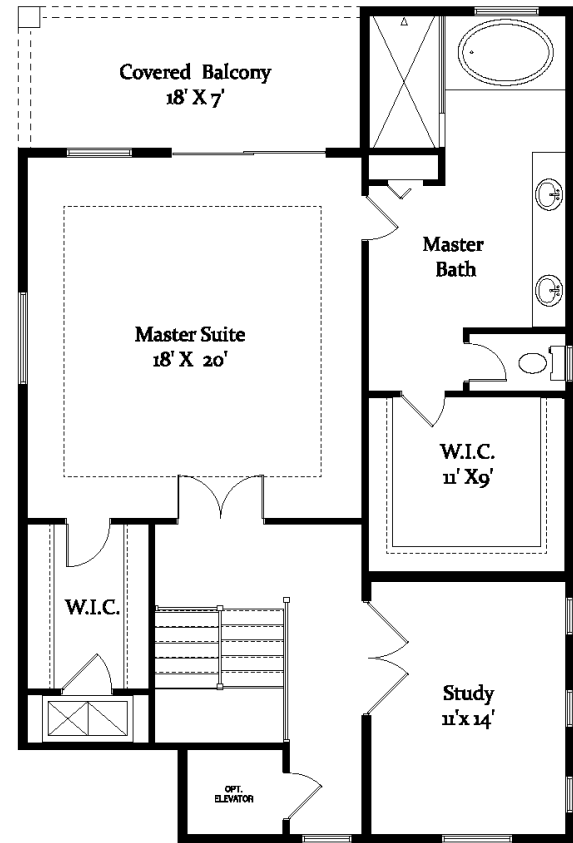

"The Panama II"

386.313.6221 www.GoldCoastCustomHomes.com

Area Tabulation

1st Floor Living	970
2nd Floor Living.....	1635
3rd Floor Living.....	1160
Living Sqft.....	3805
Entry.....	35
Garage.....	515
Covered Lanai.....	360
Covered Balcony.....	360
Total Under Roof	5075

PANAMA II