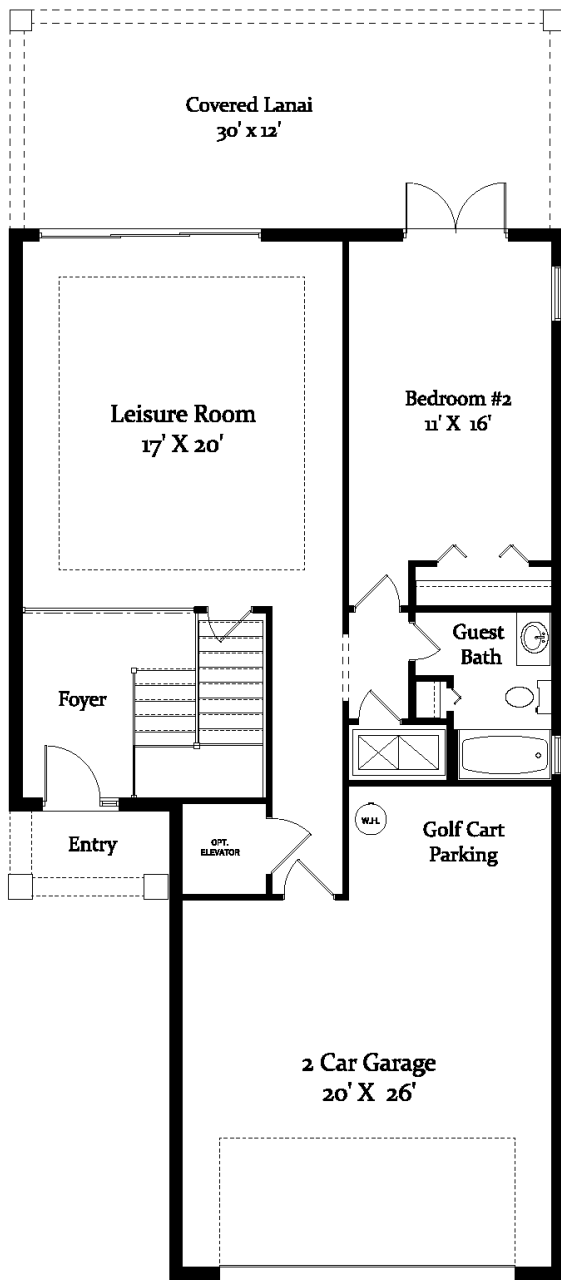

"The Panama II"

386.313.6221 www.GoldCoastCustomHomes.com

Area Tabulation

1st Floor Living	970
2nd Floor Living.....	1635
3rd Floor Living.....	1160
Living Sqft.....	3805
Entry.....	35
Garage.....	515
Covered Lanai.....	360
Covered Balcony.....	360
Total Under Roof	5075

PANAMA II