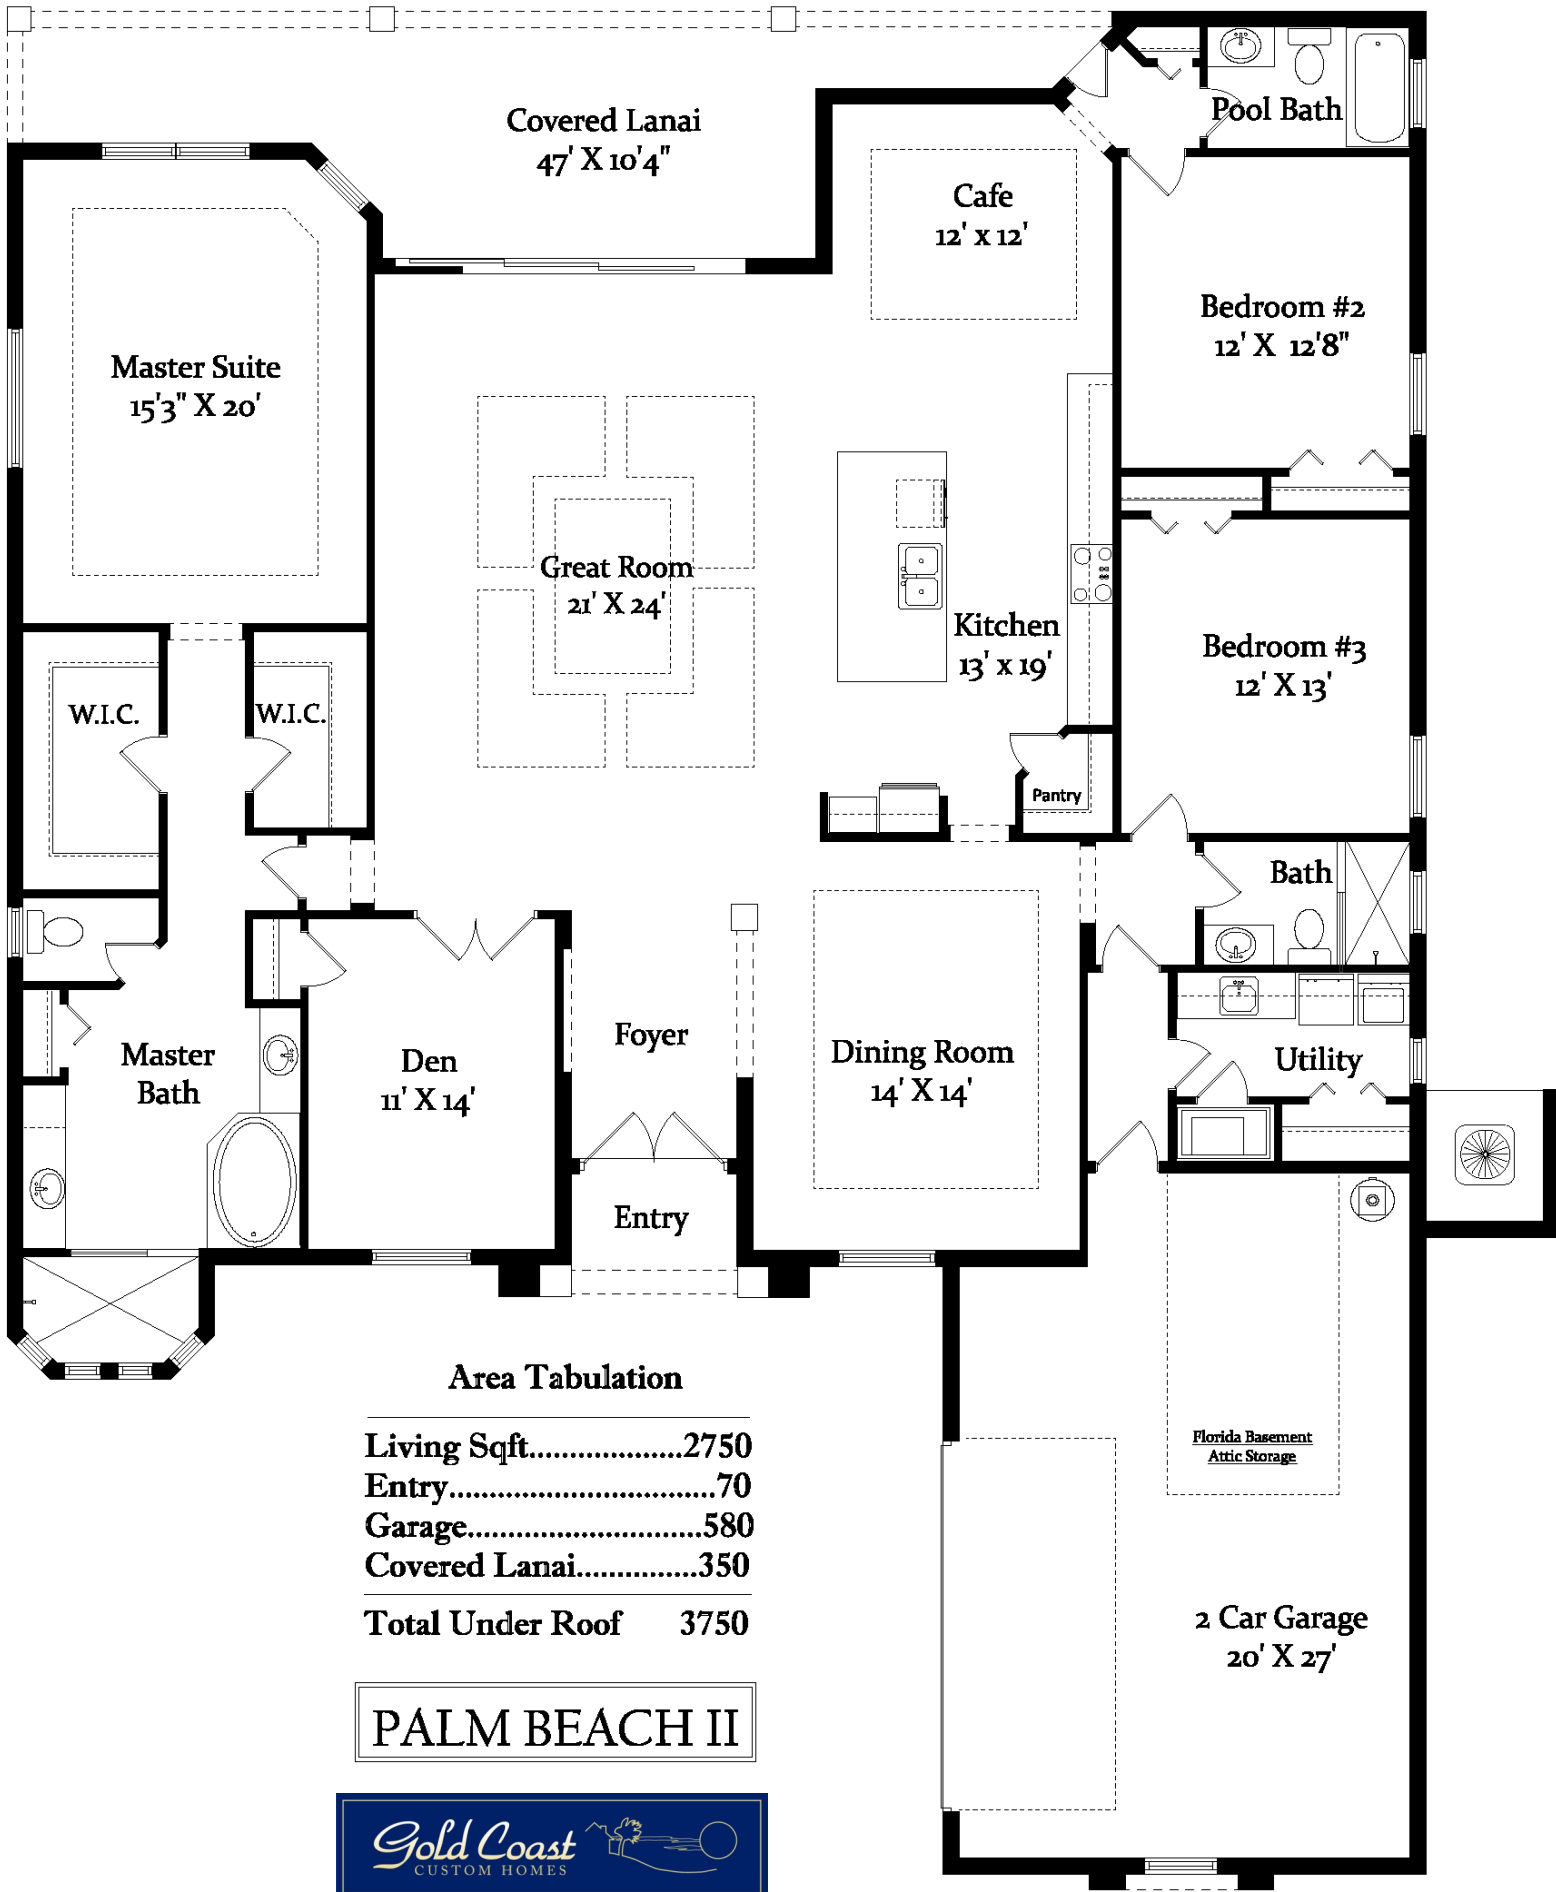

Gold Coast
CUSTOM HOMES

"The Palm Beach II"

386.313.6221 www.GoldCoastCustomHomes.com

CGC1507791 Gold Coast Custom Homes © 2020 All Photographs, elevation renderings, floor plans and square footages are for representation purposes only and may not reflect the exact dimensions or features of your home. All dimensions, floor plans, elevations, square footages, features, specifications, prices and product types are subject to change without notice or obligation. All Gold Coast Custom Homes floor plans and elevations may be subject to copyright protection. Any reproduction or use of this brochure material without written permission from Gold Coast Custom Homes is strictly prohibited.