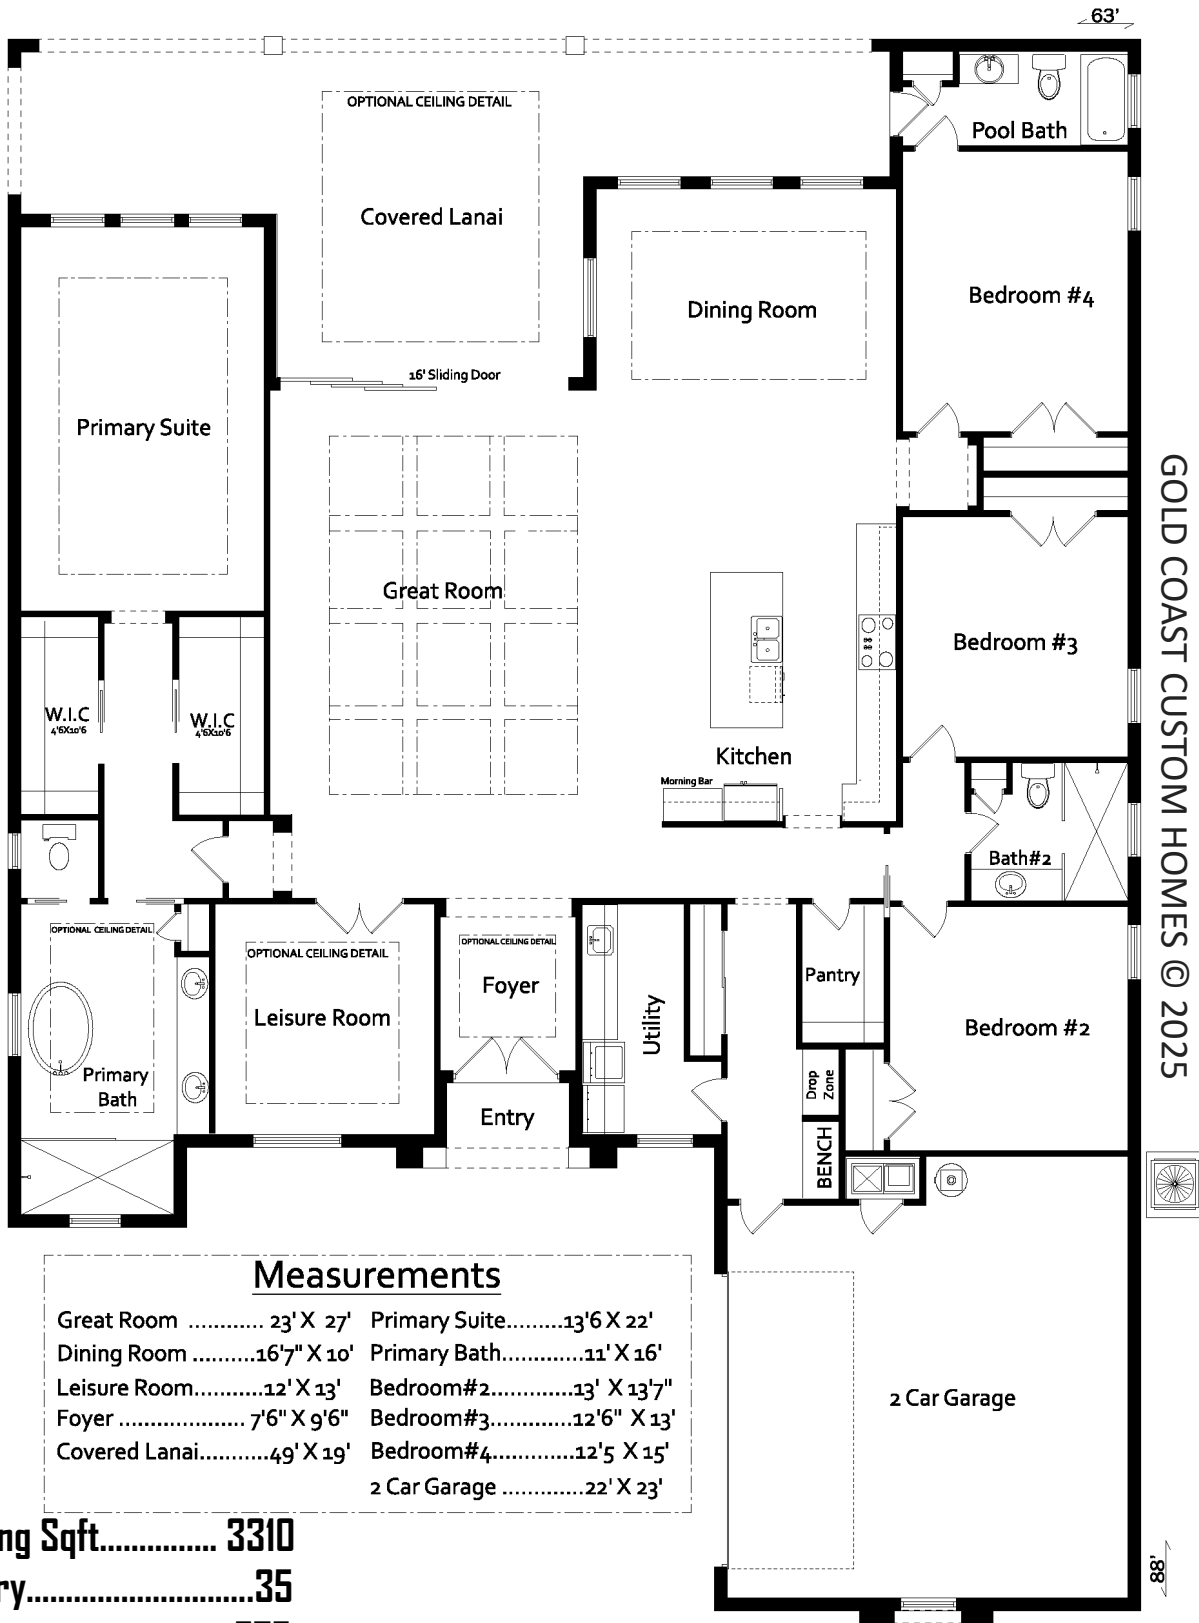

# "The Naples II"

Gold Coast  
CUSTOM HOMES

PORTOFINO

386.313.6221

[www.GoldCoastCustomHomes.com](http://www.GoldCoastCustomHomes.com)

GOLD COAST CUSTOM HOMES © 2025

Measurements	
Great Room .....	23' X 27'
Dining Room .....	16'7" X 10'
Leisure Room.....	12' X 13'
Foyer .....	7'6" X 9'6"
Covered Lanai.....	49' X 19'
Primary Suite.....	13'6" X 22'
Primary Bath.....	11' X 16'
Bedroom#2.....	13' X 13'7"
Bedroom#3.....	12'6" X 13'
Bedroom#4.....	12'5" X 15'
2 Car Garage .....	22' X 23'

**Living Sqft..... 3310**  
**Entry.....35**  
**Garage..... 575**  
**Covered Lanai..... 615**  
**Total Sqft..... 4535**