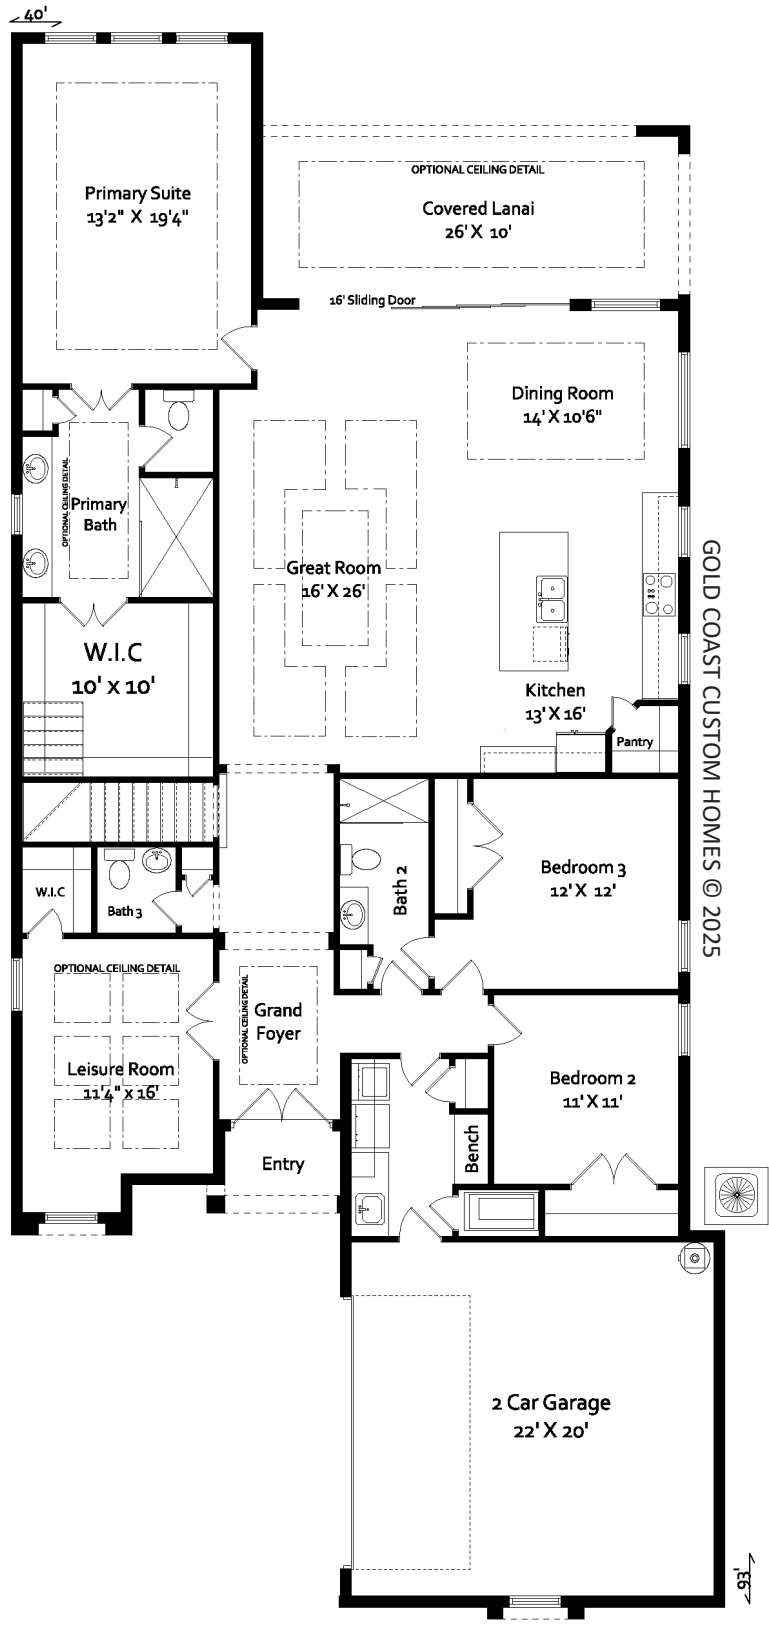

"FLORIDA"

"TUSCAN"

"WEST INDIES"

"The Mahogany 5BR"

386.313.6221

www.GoldCoastCustomHomes.com

GOLD COAST CUSTOM HOMES © 2025

Living Sqft..... 3227
Entry..... 30
Garage..... 485
Covered Lanai..... 289
Covered Lanai 2..... 240
Total Sqft..... 4271

"The Mahogany 5 BR"

Ceiling Heights
 - 12' -13' Ceilings In Main Areas
 - 10'+ Ceilings In Bedrooms

Gold Coast Custom Homes © 2025 All Photographs, Elevation Renderings, Floor Plans and Square Footages are for representation purposes only and may not reflect the exact dimensions or features of your home. Dimensions, Floor plans, Elevations, Square Footages, Features, Specifications, Prices and Product types are subject to change without notice or obligation. All Gold Coast Custom Homes Floor plans and Elevations ARE COPYRIGHT PROTECTED Any reproduction or use of this brochure without written permission from Gold Coast Custom Homes is strictly prohibited.