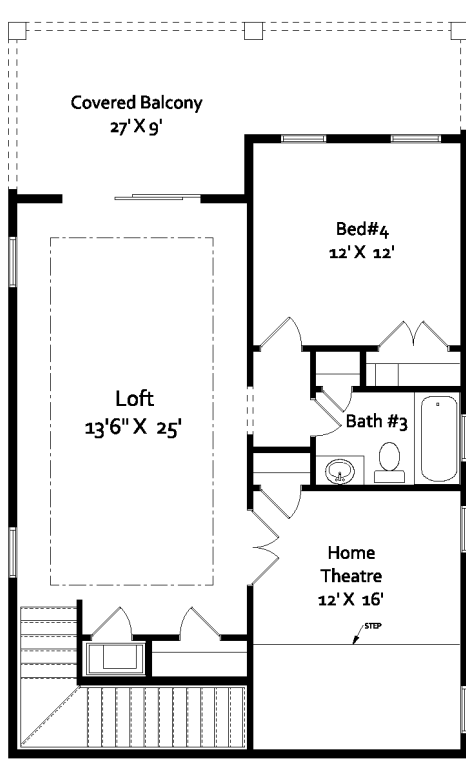

"FLORIDA"

"TUSCAN"

"WEST INDIES"

"The Mahogany 5BR"

386.313.6221

www.GoldCoastCustomHomes.com

GOLD COAST CUSTOM HOMES © 2025

Living Sqft..... 3227
Entry..... 30
Garage..... 485
Covered Lanai..... 289
Covered Lanai 2..... 240
Total Sqft..... 4271

"The Mahogany 5 BR"

Ceiling Heights
 - 12' -13' Ceilings In Main Areas
 - 10'+ Ceilings In Bedrooms

Gold Coast Custom Homes © 2025 All Photographs, Elevation Renderings, Floor Plans and Square Footages are for representation purposes only and may not reflect the exact dimensions or features of your home. Dimensions, Floor plans, Elevations, Square Footages, Features, Specifications, Prices and Product types are subject to change without notice or obligation. All Gold Coast Custom Homes Floor plans and Elevations ARE COPYRIGHT PROTECTED Any reproduction or use of this brochure without written permission from Gold Coast Custom Homes is strictly prohibited.