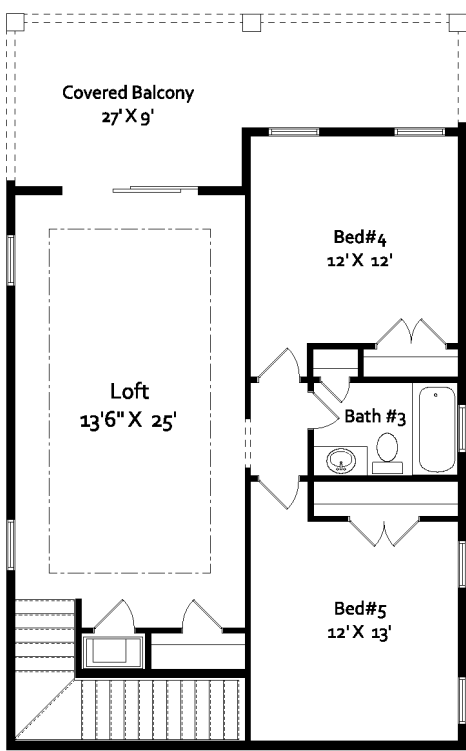

"FLORIDA"

"TUSCAN"

"WEST INDIES"

"The Mahogany 5BR"

386.313.6221

www.GoldCoastCustomHomes.com

GOLD COAST CUSTOM HOMES © 2025

Living Sqft..... 3227
Entry..... 30
Garage..... 485
Covered Lanai..... 289
Covered Lanai 2..... 240
Total Sqft..... 4271

"The Mahogany 5 BR"

Ceiling Heights
 - 12' -13' Ceilings In Main Areas
 - 10'+ Ceilings In Bedrooms

Gold Coast Custom Homes © 2025 All Photographs, Elevation Renderings, Floor Plans and Square Footages are for representation purposes only and may not reflect the exact dimensions or features of your home. Dimensions, Floor plans, Elevations, Square Footages, Features, Specifications, Prices and Product types are subject to change without notice or obligation. All Gold Coast Custom Homes Floor plans and Elevations ARE COPYRIGHT PROTECTED Any reproduction or use of this brochure without written permission from Gold Coast Custom Homes is strictly prohibited.