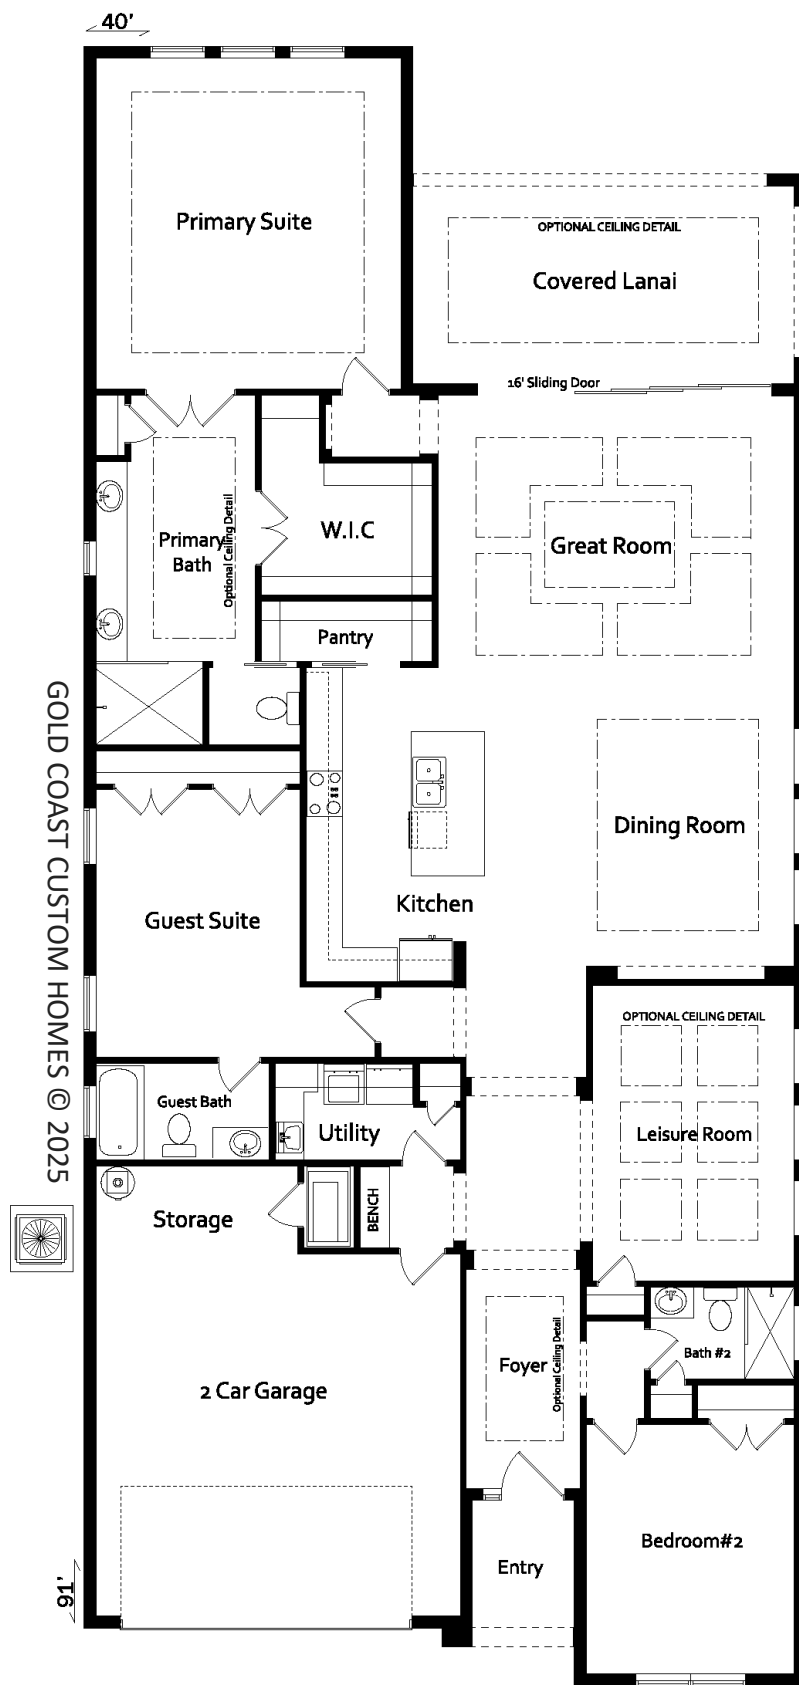

COASTAL

MODERN

386.313.6221

www.GoldCoastCustomHomes.com

GOLD COAST CUSTOM HOMES © 2025

"The St. Lucia"

Living Sqft.....2540
Entry.....50
Garage..... 490
Covered Lanai..... 245
Total Sqft..... 3325

Ceiling Heights
 - 10'+ Ceilings In Bedrooms
 - 12'+ Ceilings In Main Areas

Measurements

Primary Suite.....12'6" X 19'5"	Great Room17' X 20'
Primary W.I.C..... 12' X 7'6"	Dining Room12' X 14'
Bedroom#2.....11' X 11'	Foyer6'4" X 13'
Guest Suite.....11' X 11'	Leisure Room.....12' X 14'
2 Car Garage20' X 20'	Covered Lanai.....26' X 10'